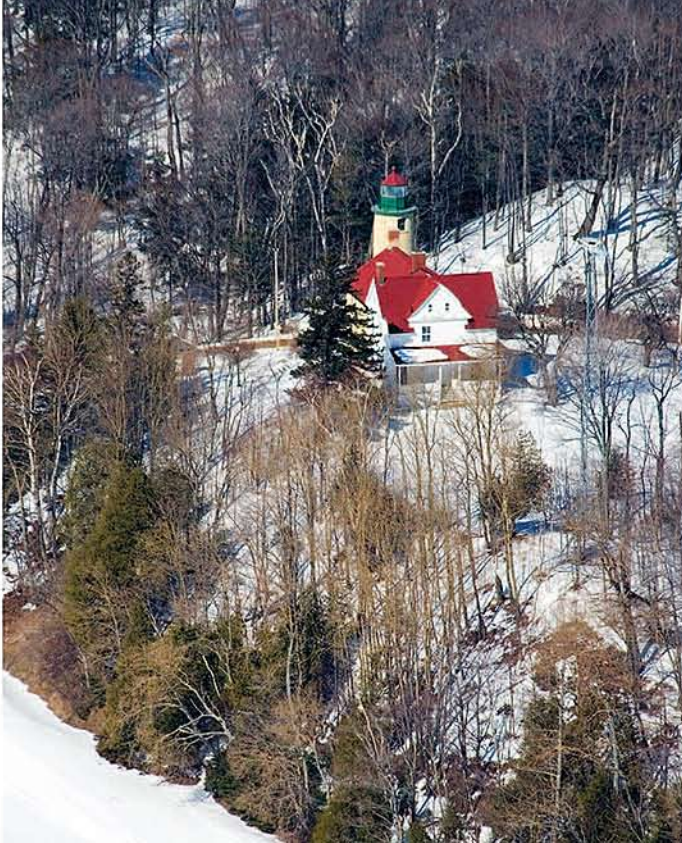

Above the Lighthouses - Lake Michigan (page up & down keys - advance; browser back button - exit)

© Marge Beaver - Photography Plus 1571 Goody Rd., Muskegon Michigan 49441 231-798-2395

60

McGulpin Point

Above the Lighthouses - Lake Michigan (page up & down keys - advance; browser back button - exit)

© Marge Beaver - Photography Plus 1571 Goody Rd., Muskegon Michigan 49441 231-798-2395

*St. James
Beaver Island*

Above the Lighthouses - Lake Michigan (page up & down keys - advance; browser back button - exit)

© Marge Beaver - Photography Plus 1571 Goody Rd., Muskegon Michigan 49441 231-798-2395

72

Beaver Head

73

Above the Lighthouses - Lake Michigan (page up & down keys - advance; browser back button - exit)

© Marge Beaver - Photography Plus 1571 Goody Rd., Muskegon Michigan 49441 231-798-2395