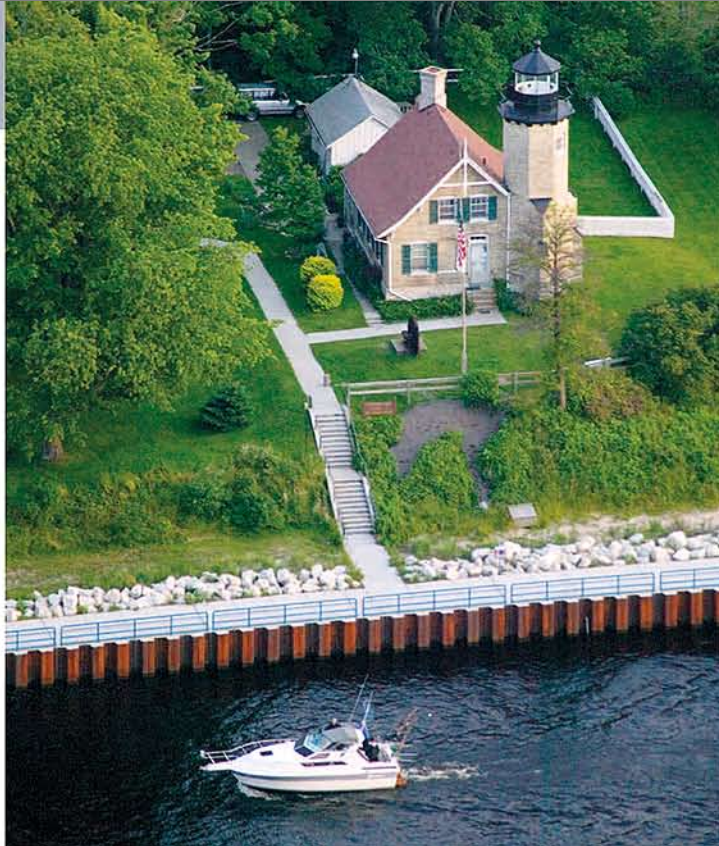

AERIAL PHOTOGRAPHY OF LAKE MICHIGAN BY MARGE BEAVER

Above the Lighthouses - Lake Michigan (page up & down keys - advance; browser back button - exit)

© Marge Beaver - Photography Plus 1571 Goody Rd., Muskegon Michigan 49441 231-798-2395

The book measures 10½x12 and has full color aerial photos of ALL the lighthouses on Lake Michigan with scenic area views of their locations.

18

Grand Haven

19

Above the Lighthouses - Lake Michigan (page up & down keys - advance; browser back button - exit)

© Marge Beaver - Photography Plus 1571 Goody Rd., Muskegon Michigan 49441 231-798-2395

22

White River

23

Above the Lighthouses - Lake Michigan (page up & down keys - advance; browser back button - exit)

© Marge Beaver - Photography Plus 1571 Goody Rd., Muskegon Michigan 49441 231-798-2395

Big Sable

Above the Lighthouses - Lake Michigan (page up & down keys - advance; browser back button - exit)

© Marge Beaver - Photography Plus 1571 Goody Rd., Muskegon Michigan 49441 231-798-2395

WaugoShance