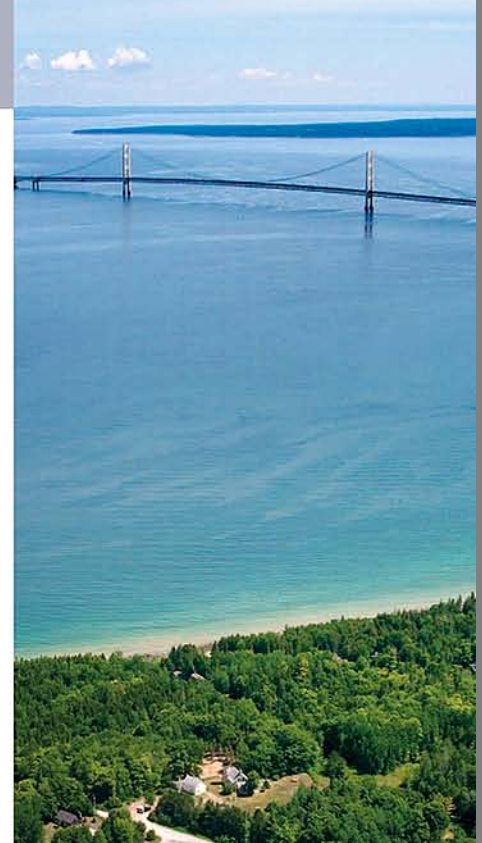

AERIAL PHOTOGRAPHY OF LAKE MICHIGAN BY MARGE BEAVER

Above the Lighthouses - Lake Michigan (page up & down keys - advance; browser back button - exit)

© Marge Beaver - Photography Plus 1571 Goody Rd., Muskegon Michigan 49441 231-798-2395

The book measures 10½x12 and has full color aerial photos of ALL the lighthouses on Lake Michigan with scenic area views of their locations.

18

Grand Haven

19

Above the Lighthouses - Lake Michigan (page up & down keys - advance; browser back button - exit)

Big Sable

Above the Lighthouses - Lake Michigan (page up & down keys - advance; browser back button - exit)

© Marge Beaver - Photography Plus 1571 Goody Rd., Muskegon Michigan 49441 231-798-2395

WaugoShance

Above the Lighthouses - Lake Michigan (page up & down keys - advance; browser back button - exit)

© Marge Beaver - Photography Plus 1571 Goody Rd., Muskegon Michigan 49441 231-798-2395

60

McGulpin Point

Above the Lighthouses - Lake Michigan (page up & down keys - advance; browser back button - exit)